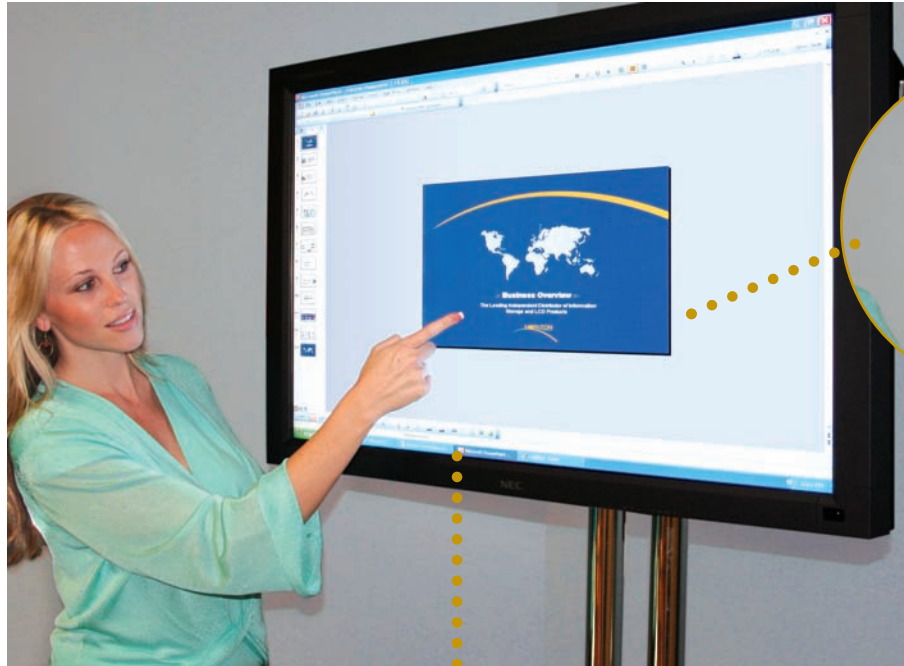

46" & 57" Optical Touch Screen Display

Specifications

Technology	Optical
Resolution	32767X32767
Material	Tempered glass
Light Transmission	92%
Response Time	15ms
Endurance	Unlimited
Input Method	Finger, gloved hand, hard or soft stylus
Touch Activation Force	No pressure required
Surface Hardness	Mohs hardness rating of 7
Impact Resistance	Tempered glass
Stability	4 point calibration - with no drift
Integration	Behind custom bezel (46") Mounts over existing bezel (57")
Controller	USB - plug & play compatible